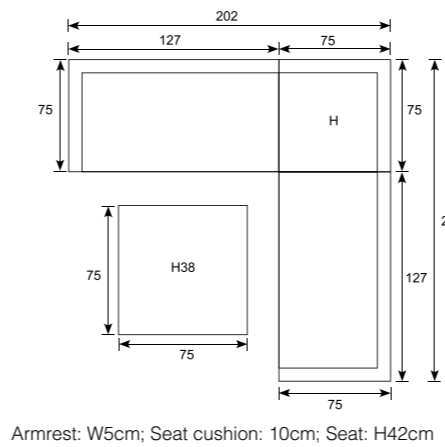

Lounge/dining
Sergio

Lounge
Zion