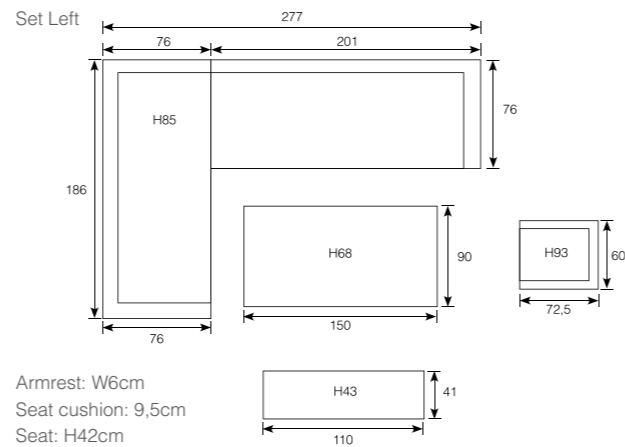

Lounge/dining
Sergio

Lounge
Zion