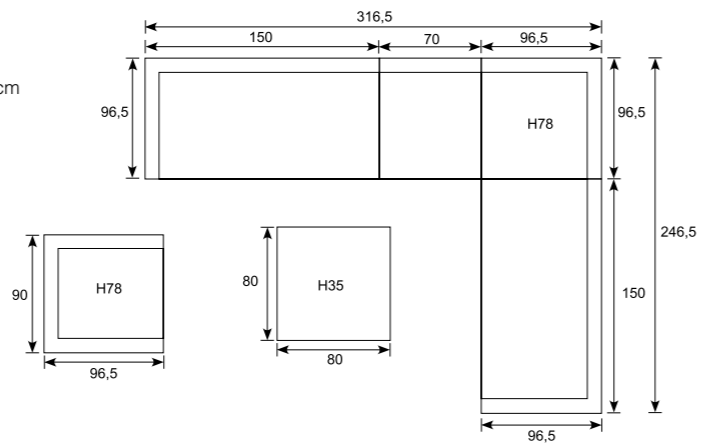

Armrest: W10cm
Seat cushion: 12cm
Seat: H35cm