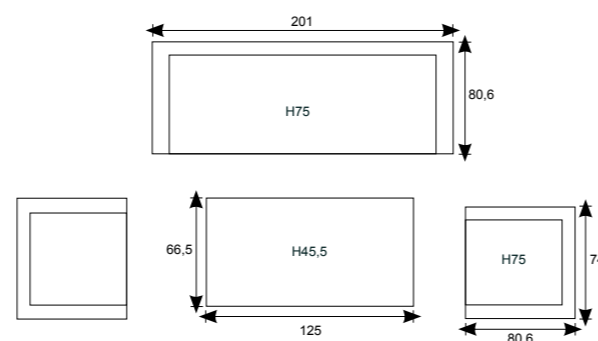

Armrest: W5cm; Seat cushion: 12,5cm; Seat: H41cm

Armrest: W5cm; Seat cushion: 12cm; Seat: H40,5cm

Lounge  
**Esmee**

**21605NF**  
Esmee lounge set 3-pcs left  
carbon black/ mystic grey

**21607NF**  
Esmee lounge set 3-pcs right  
carbon black/ mystic grey