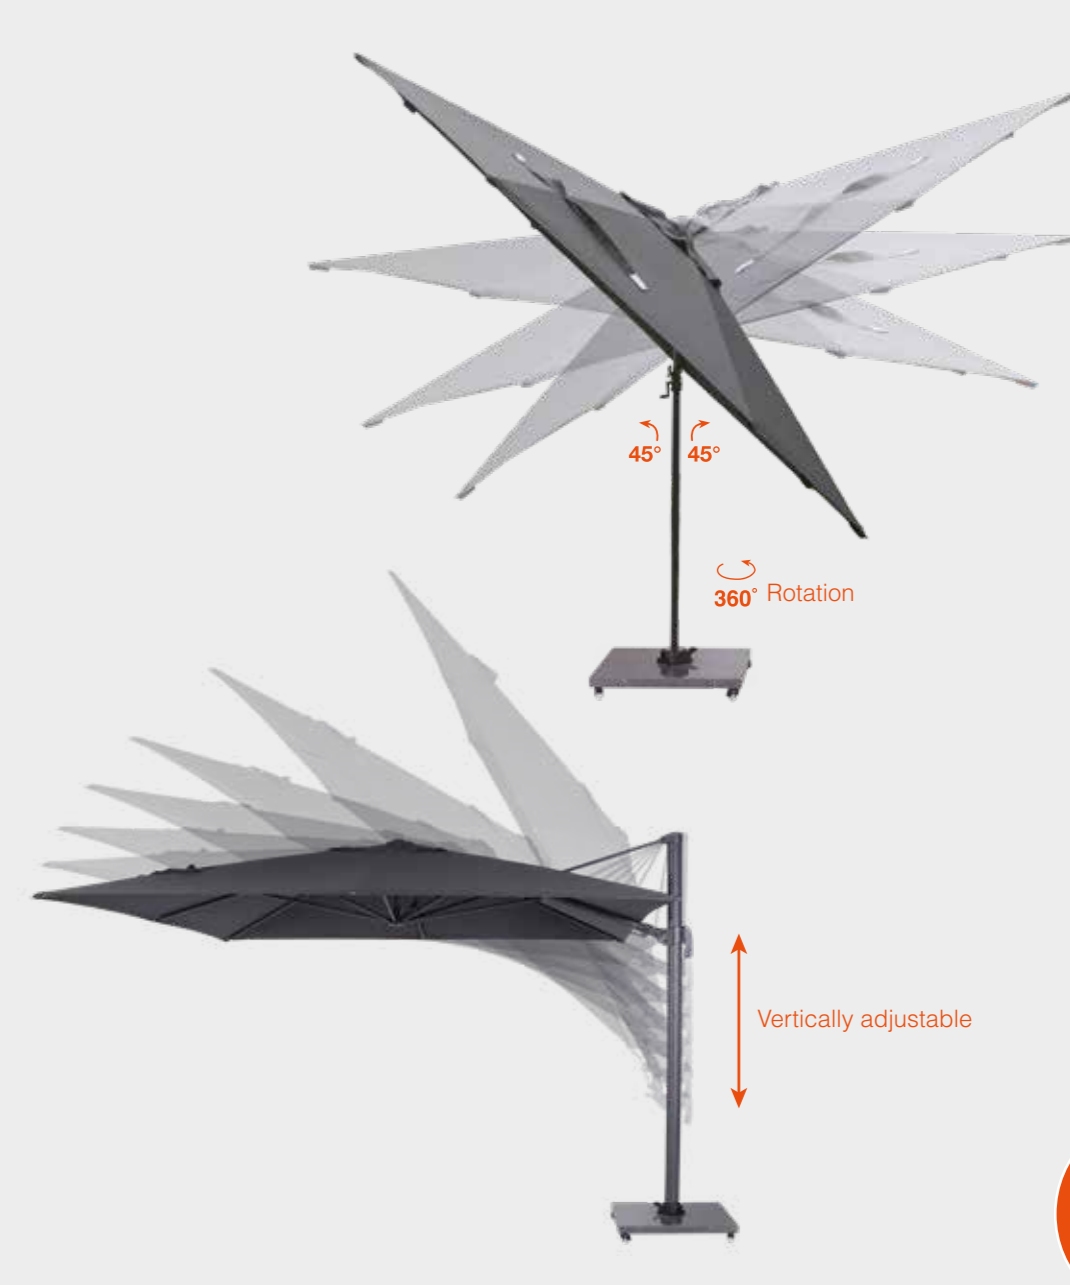

**Extra:**  
 360° rotating, vertically and horizontally  
 adjustable. Cover spring on each rib

**Base not included**

Parasols  
**Hawaii  
Original**

strong ribs and mounting point for light or heater

For all bases & accessories see page 69.