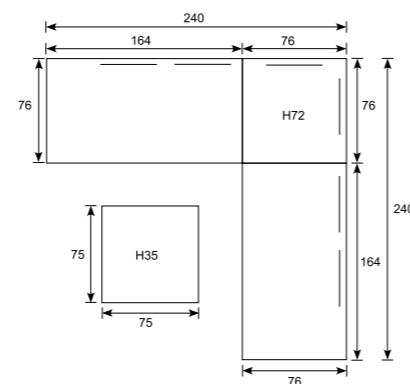

Seat cushion: 10cm; Seat: H42cm