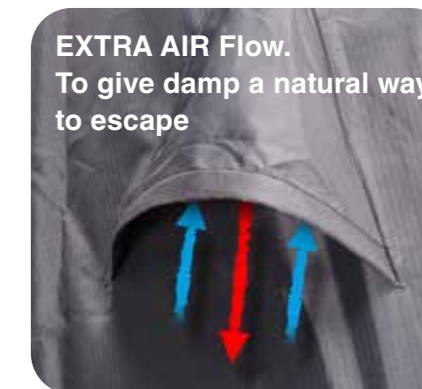

Coverit
Lounge set covers

Coverit
Dining set covers

70820

Coverit loungeset cover
140x70xH70

70822

Coverit loungeset cover
170x100xH60

70824

Coverit loungeset cover
210x200xH70

70826

Coverit loungeset cover
235x235xH65

70828

Coverit loungeset cover
255x255xH72

70830

Coverit loungeset cover
305x230xH70

70832

Coverit loungeset cover
305x305xH70

70902

Coverit Tennessee
bench cover
230x95xH70

70840

Coverit loungeset L cover
235/235x90xH70

70842

Coverit loungeset L cover
255/255x90xH70

70844

Coverit loungeset L cover
270/270x90xH70

70906

Coverit loungeset L cover
275/275x95xH70

70908

Coverit loungeset L cover
227/301x80xH65

70846

Coverit lounge
chair cover
100x95xH72

70910

Coverit lounge
stool cover
77x77xH40

70916

Coverit Garda
loungeset cover
105x80xH130

70930

Coverit lounge
bench cover
248x88xH65

70932

Coverit lounge
bench cover
177x88xH65

70940

Coverit loungeset cover
205x175xH65

70800

Coverit gardenset cover
165x150xH85

70802

Coverit gardenset cover
185x150xH85

70804

Coverit gardenset cover
205x190xH85

70806

Coverit gardenset cover
225x190xH85

70808

Coverit gardenset cover
245x190xH85

70810

Coverit gardenset cover
255x190xH85

70811

Coverit gardenset cover
270x190xH85

70812

Coverit gardenset cover
305x190xH85

70814

Coverit gardenset cover
Ø200xH85

70952

Coverit gardenset cover
Ø220xH85