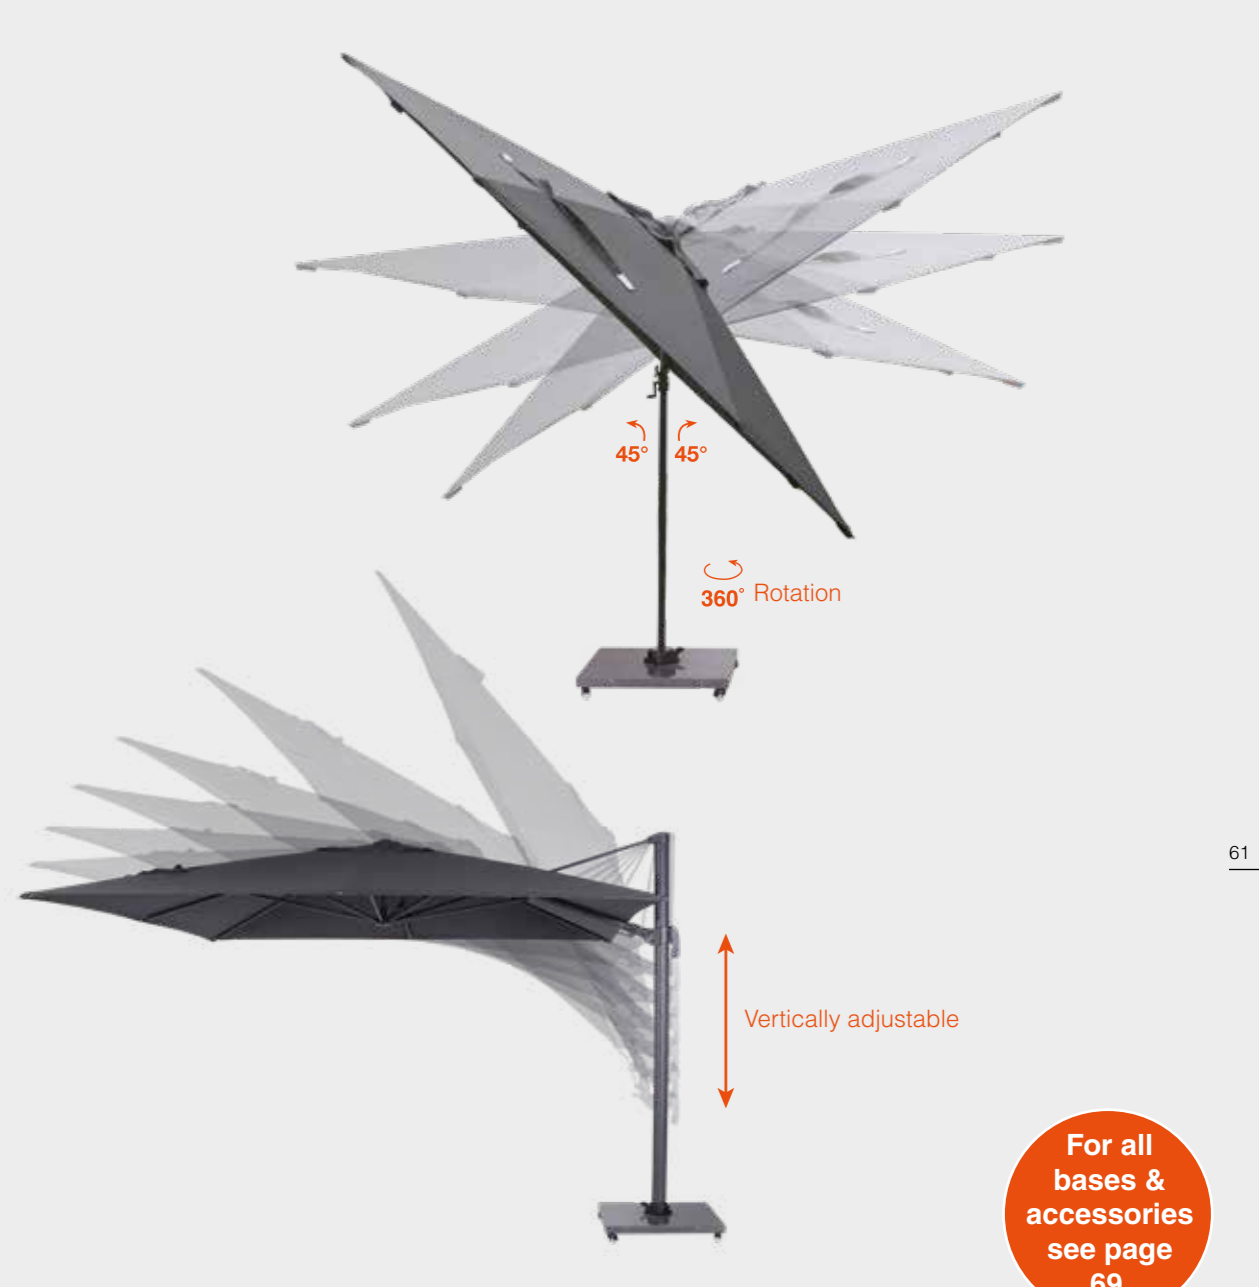

**Extra:**  
 360° rotating, vertically adjustable. Cover spring on each rib.

**Base not included**

Cover colors:

dark grey

light grey

Frame color:

carbon black

Parasols  
**Hawaii**  
**Big Pole**  
**teak look**

For all bases & accessories see page 69.

**11840**  
 Hawaii Big Pole  
 teak look/ dark grey  
 350x350

**Cover:**  
 280 gr/m2 double weave, solution dyed polyester with PA coating

**Frame:**  
 Aluminium oval 95x65 mm powdercoated handle for adjusting in aluminium!

**Extra:**  
 360° rotating, vertically and horizontally adjustable. Cover spring on each rib

**Base not included**

WEEE-  
Reg.-Nr. DE  
64223346

Parasols  
**Hawaii  
Lumen LED**

Including 2 USB rechargeable  
battery packs