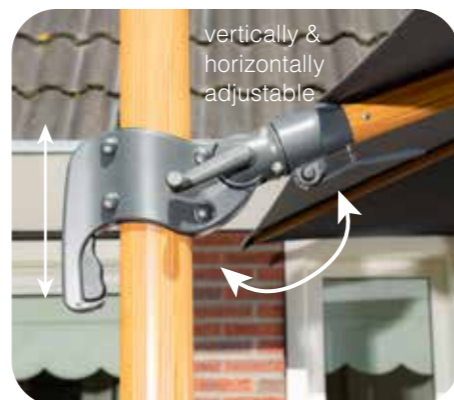

Cover:
280 gr/m2 double weave, solution dyed polyester with PA coating

Frame:
Aluminium oval 95x65 mm powdercoated handle for adjusting in aluminium!

Extra:
360° rotating, vertically and horizontally adjustable. Cover spring on each rib

Base not included