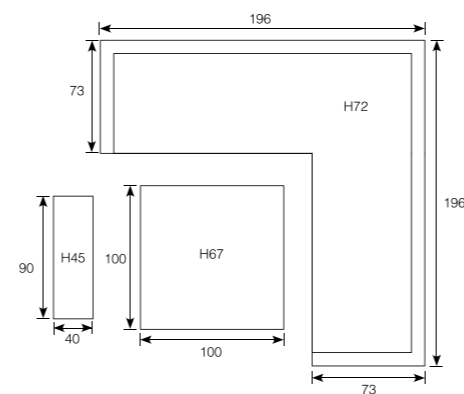

## Lounge/dining Wellington

**80331FG**  
Wellington L/D set 5-pcs  
carbon black/ reflex black

Armrest: W5cm; Seat cushion: 12cm; Seat: H42cm

Armrest: W5cm; Seat cushion: 10cm; Seat: H40cm

Lounge/dining  
**Bluebird**