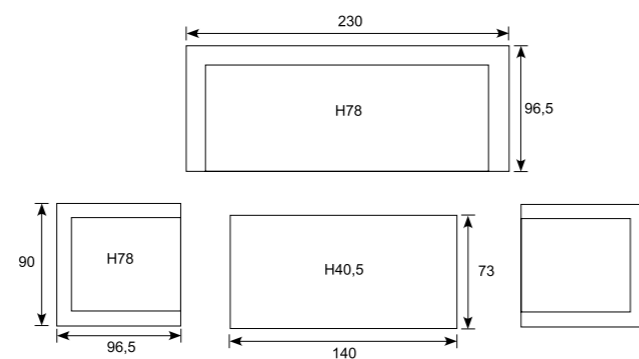

Armrest: W8cm; Seat cushion: 12cm; Seat: H40cm

Lounge  
**Lincoln**

**62507GT**  
Lincoln 3-seater bench L230  
carbon black/ mint grey

**62511GT**  
Lincoln adjustable chair  
carbon black/ mint grey

**62339GT**  
Lincoln lounge table 140x70  
carbon black