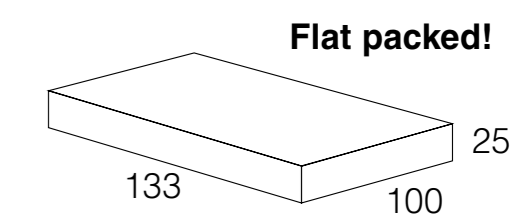

48 **10953GS**
Panama swing chair egg
carbon black/ cloudy grey/
reflex black