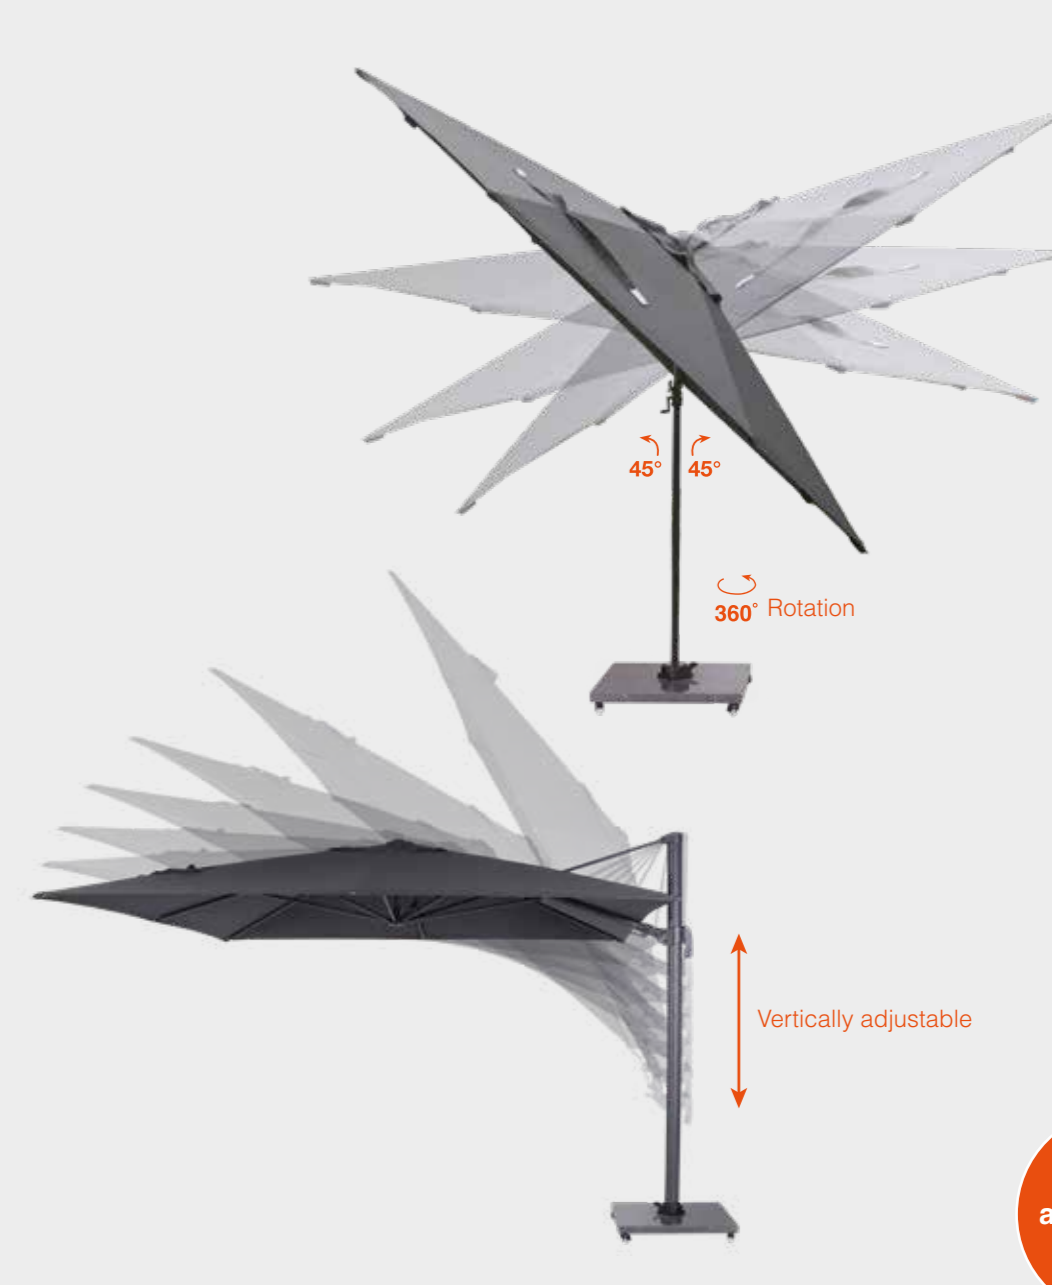

**Extra:**  
 360° rotating, vertically adjustable. Cover spring on each rib.

**Base not included**

Cover colors:

dark grey

light grey

Frame color:

carbon black

Parasols  
**Hawaii**  
**Big Pole**  
**teak look**