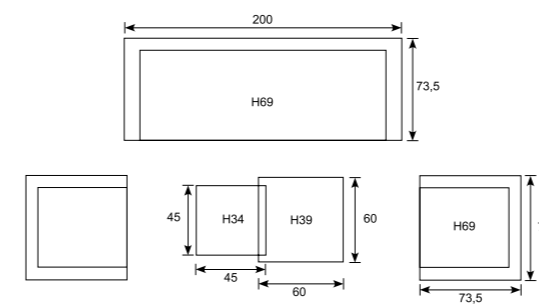

## Lounge Canberra

**80321FG**  
Canberra lounge set 5-pcs  
arctic grey/ rope dark grey Ø5mm/ reflex black

Armrest: W3cm; Seat cushion: 8cm; Seat: H42cm

Armrest: W3,5cm; Seat cushion: 9cm; Seat: H37,5cm