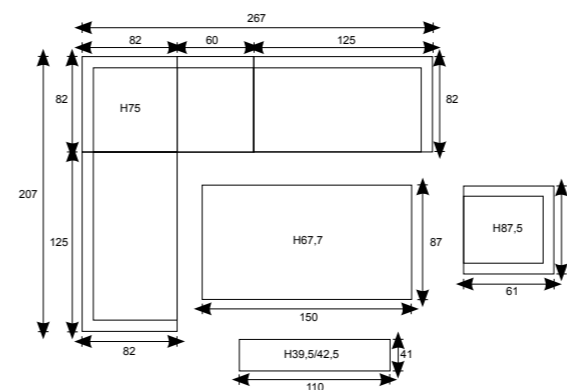

Armrest: W5cm; Seat cushion: 12,5cm; Seat: H41cm

Armrest: W5cm; Seat cushion: 12cm; Seat: H40,5cm

Lounge  
**Esmee**

**21605NF**  
Esmee lounge set 3-pcs left  
carbon black/ mystic grey

**21607NF**  
Esmee lounge set 3-pcs right  
carbon black/ mystic grey