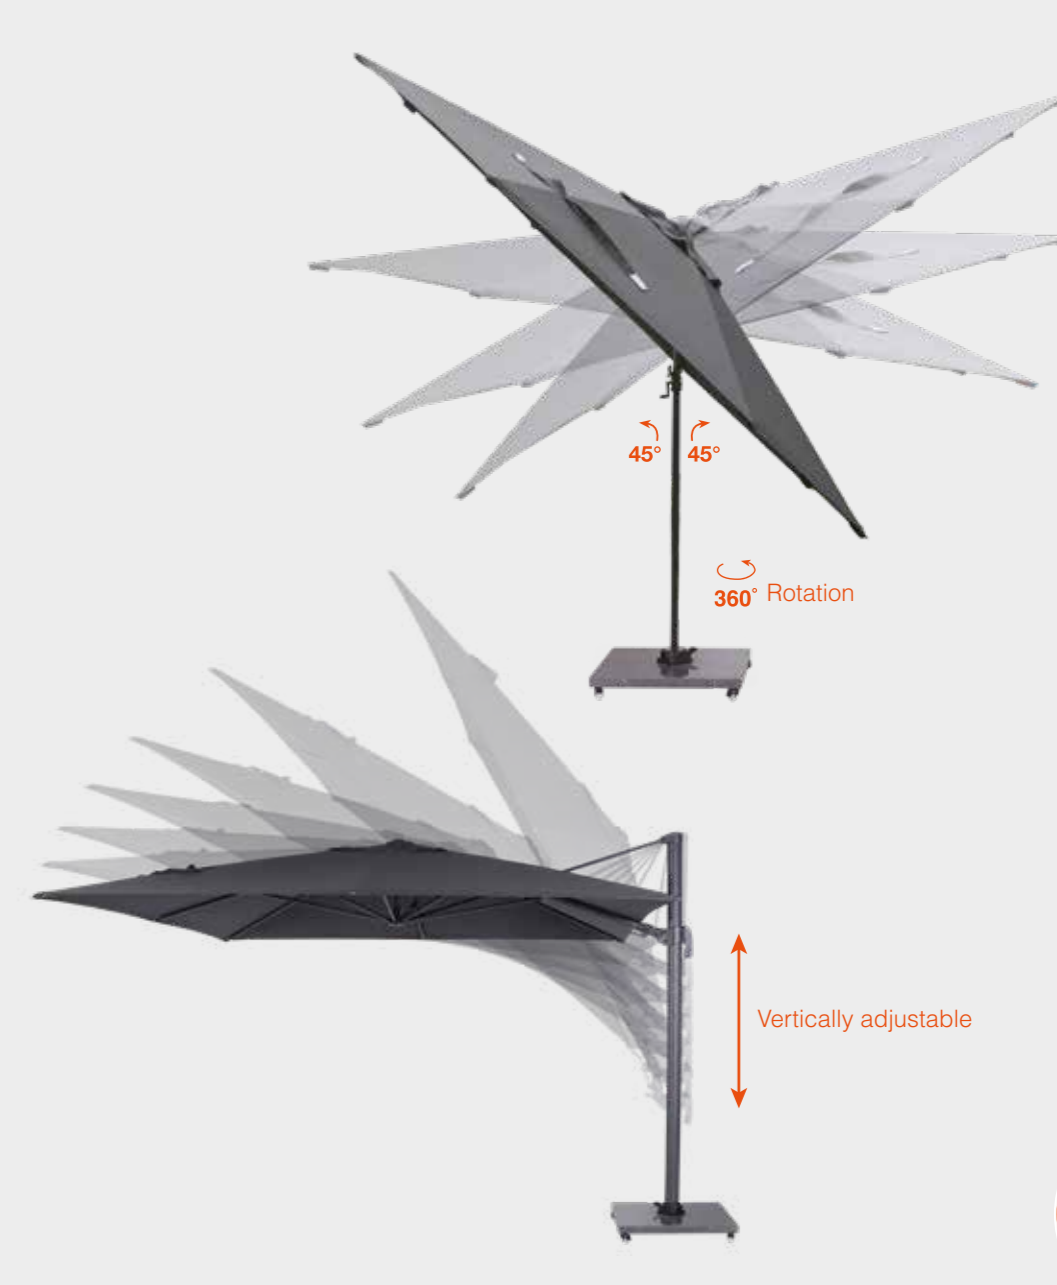

**Extra:**  
360° rotating, vertically and horizontally adjustable. LED light in ribs. 2 Rechargeable battery packs.

**Base not included**

Cover colors:

-  dark grey
-  sand

Frame color:

-  carbon black

Parasols  
**Hawaii  
 Deluxe  
 teak look**