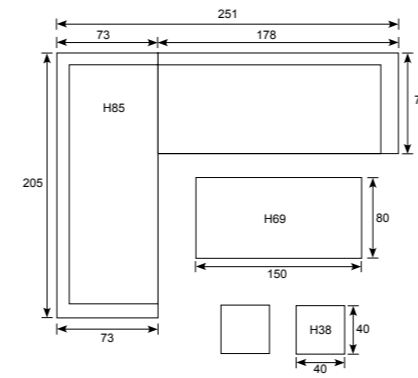

Armrest: W10,5cm; Seat cushion: 10cm; Seat: H43cm

Set Left

Armrest: W6cm; Seat cushion: 10cm

Lounge/dining  
**Seagull**

**13761WF**  
Seagull L/D set 5-pcs left  
cloudy grey L-shape/ reflex black

**13765WF**  
Seagull L/D set 5-pcs right  
cloudy grey L-shape/ reflex black