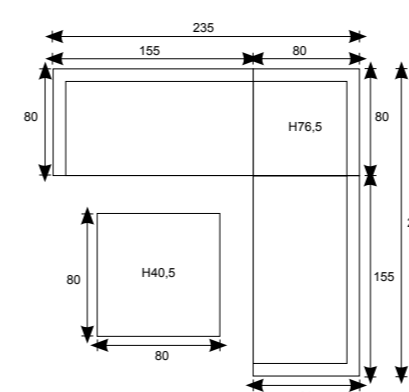

**07323GT**  
Sasha lounge chair  
mat white/ reflex black

Lounge  
**Pescara**

**03535GY**  
Pescara lounge corner set 4-pcs  
carbon black/ TPU rope light grey/ mystic grey

Armrest: 14cm, Seat cushion: 15cm, Seat: H48cm