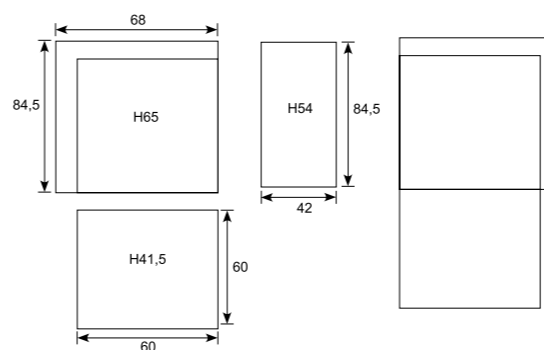

Armrest: W8cm; Seat cushion: 9,5cm; Seat: H41,5cm