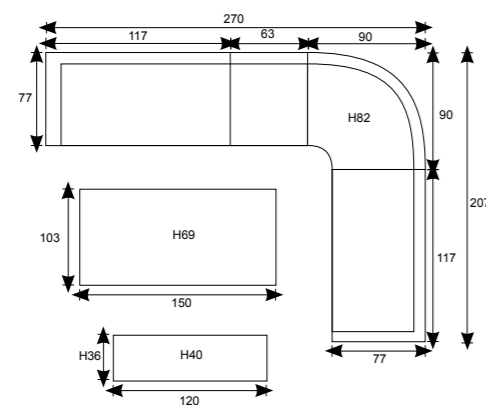

Armrest: W3cm; Seat cushion: 8cm; Seat: H47cm