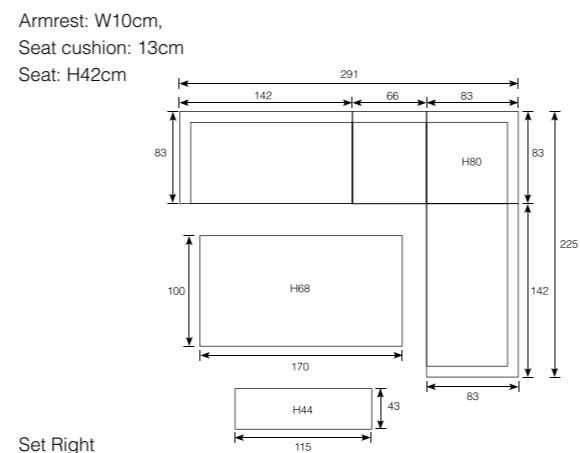

Lounge/dining
Rondo

**Set can
be used
left or right**

Lounge/dining
Rondo

**Set can
be used
left or right**