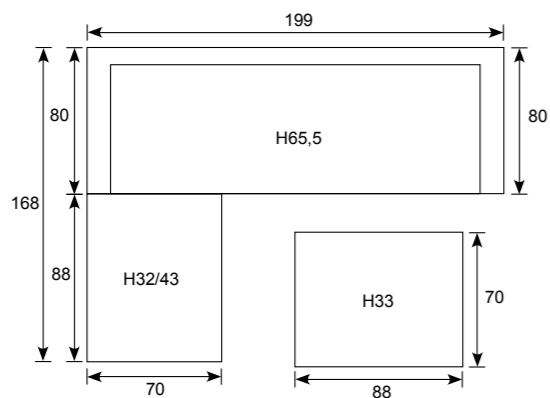

set is both  
usable left  
or right

Armrest: W3cm; Seat cushion: 8cm; Seat: H47cm

Armrest: W3cm; Seat cushion: 7cm; Seat: H41cm

Lounge  
**Rudesheim**

**03677GY**  
Rudesheim chez lounge set 3-pcs  
organic grey 2-half/ reflex black

Armrest: W10,5cm; Seat cushion: 10cm; Seat: H43cm

Set Left

Armrest: W6cm; Seat cushion: 10cm

Lounge/dining  
**Seagull**

**13761WF**  
Seagull L/D set 5-pcs left  
cloudy grey L-shape/ reflex black

**13765WF**  
Seagull L/D set 5-pcs right  
cloudy grey L-shape/ reflex black