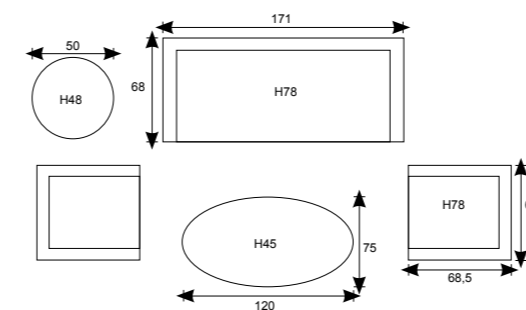

Armrest: W3cm; Seat cushion: 7cm; Seat: H41cm