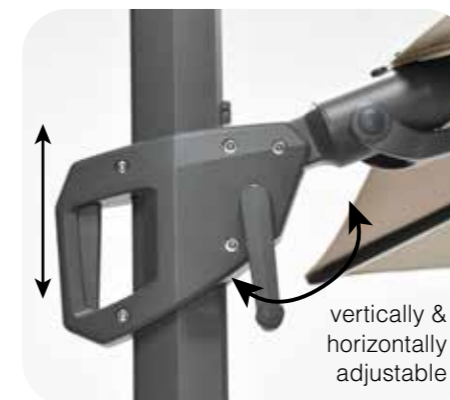

vertically & horizontally adjustable

Cover:
250 gr/m2 polyester with PA coating

Frame:
Aluminium oval 80 mm powdercoated

Extra:
360° rotating, vertically and horizontally adjustable. Cover spring on each rib

Base not included

Cover colors:

dark grey

ecru

Frame color:

carbon black

sand