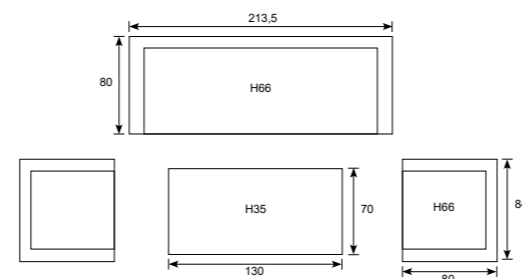

Armrest: W9,5cm; Seat cushion: 14cm; Seat: H41cm

Armrest: W9,5cm; Seat cushion: 14cm; Seat: H41cm

Lounge/dining  
**Blakes**

**06497SO**  
Blakes L/D set 4-pcs  
carbon black/ reflex black

Lounge/dining  
**Blakes**