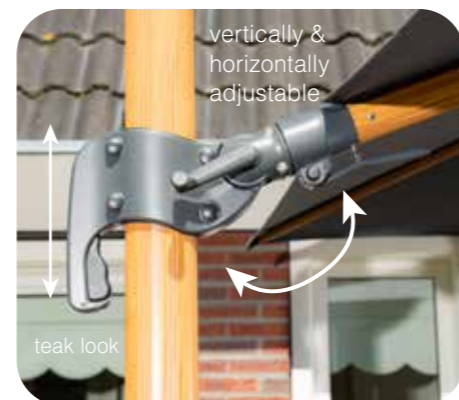

Cover:
280 gr/m2 double weave, solution dyed
polyester with PA coating

Frame:
Aluminium oval 80 mm powdercoated

Extra:
360° rotating, vertically and horizontally
adjustable. Cover spring on each rib

Base not included