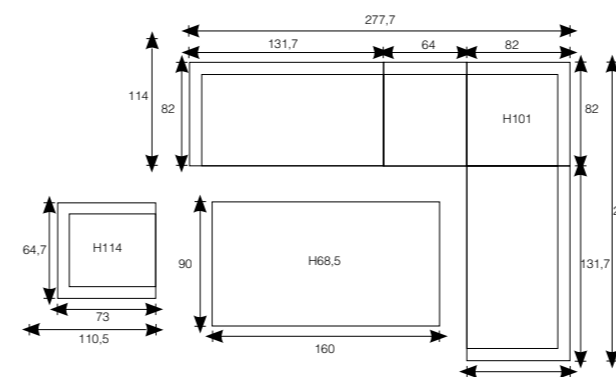

Set Left  
Armrest: W6cm; Seat cushion: 10cm

Armrest: W6cm; Seat cushion: 10cm; Seat: H42,5cm

set is both  
usable left  
or right

Lounge/dining  
**Margriet**

**21687NF**  
Margriet L/D set 6-pcs  
carbon black/ black rotan/ mint grey