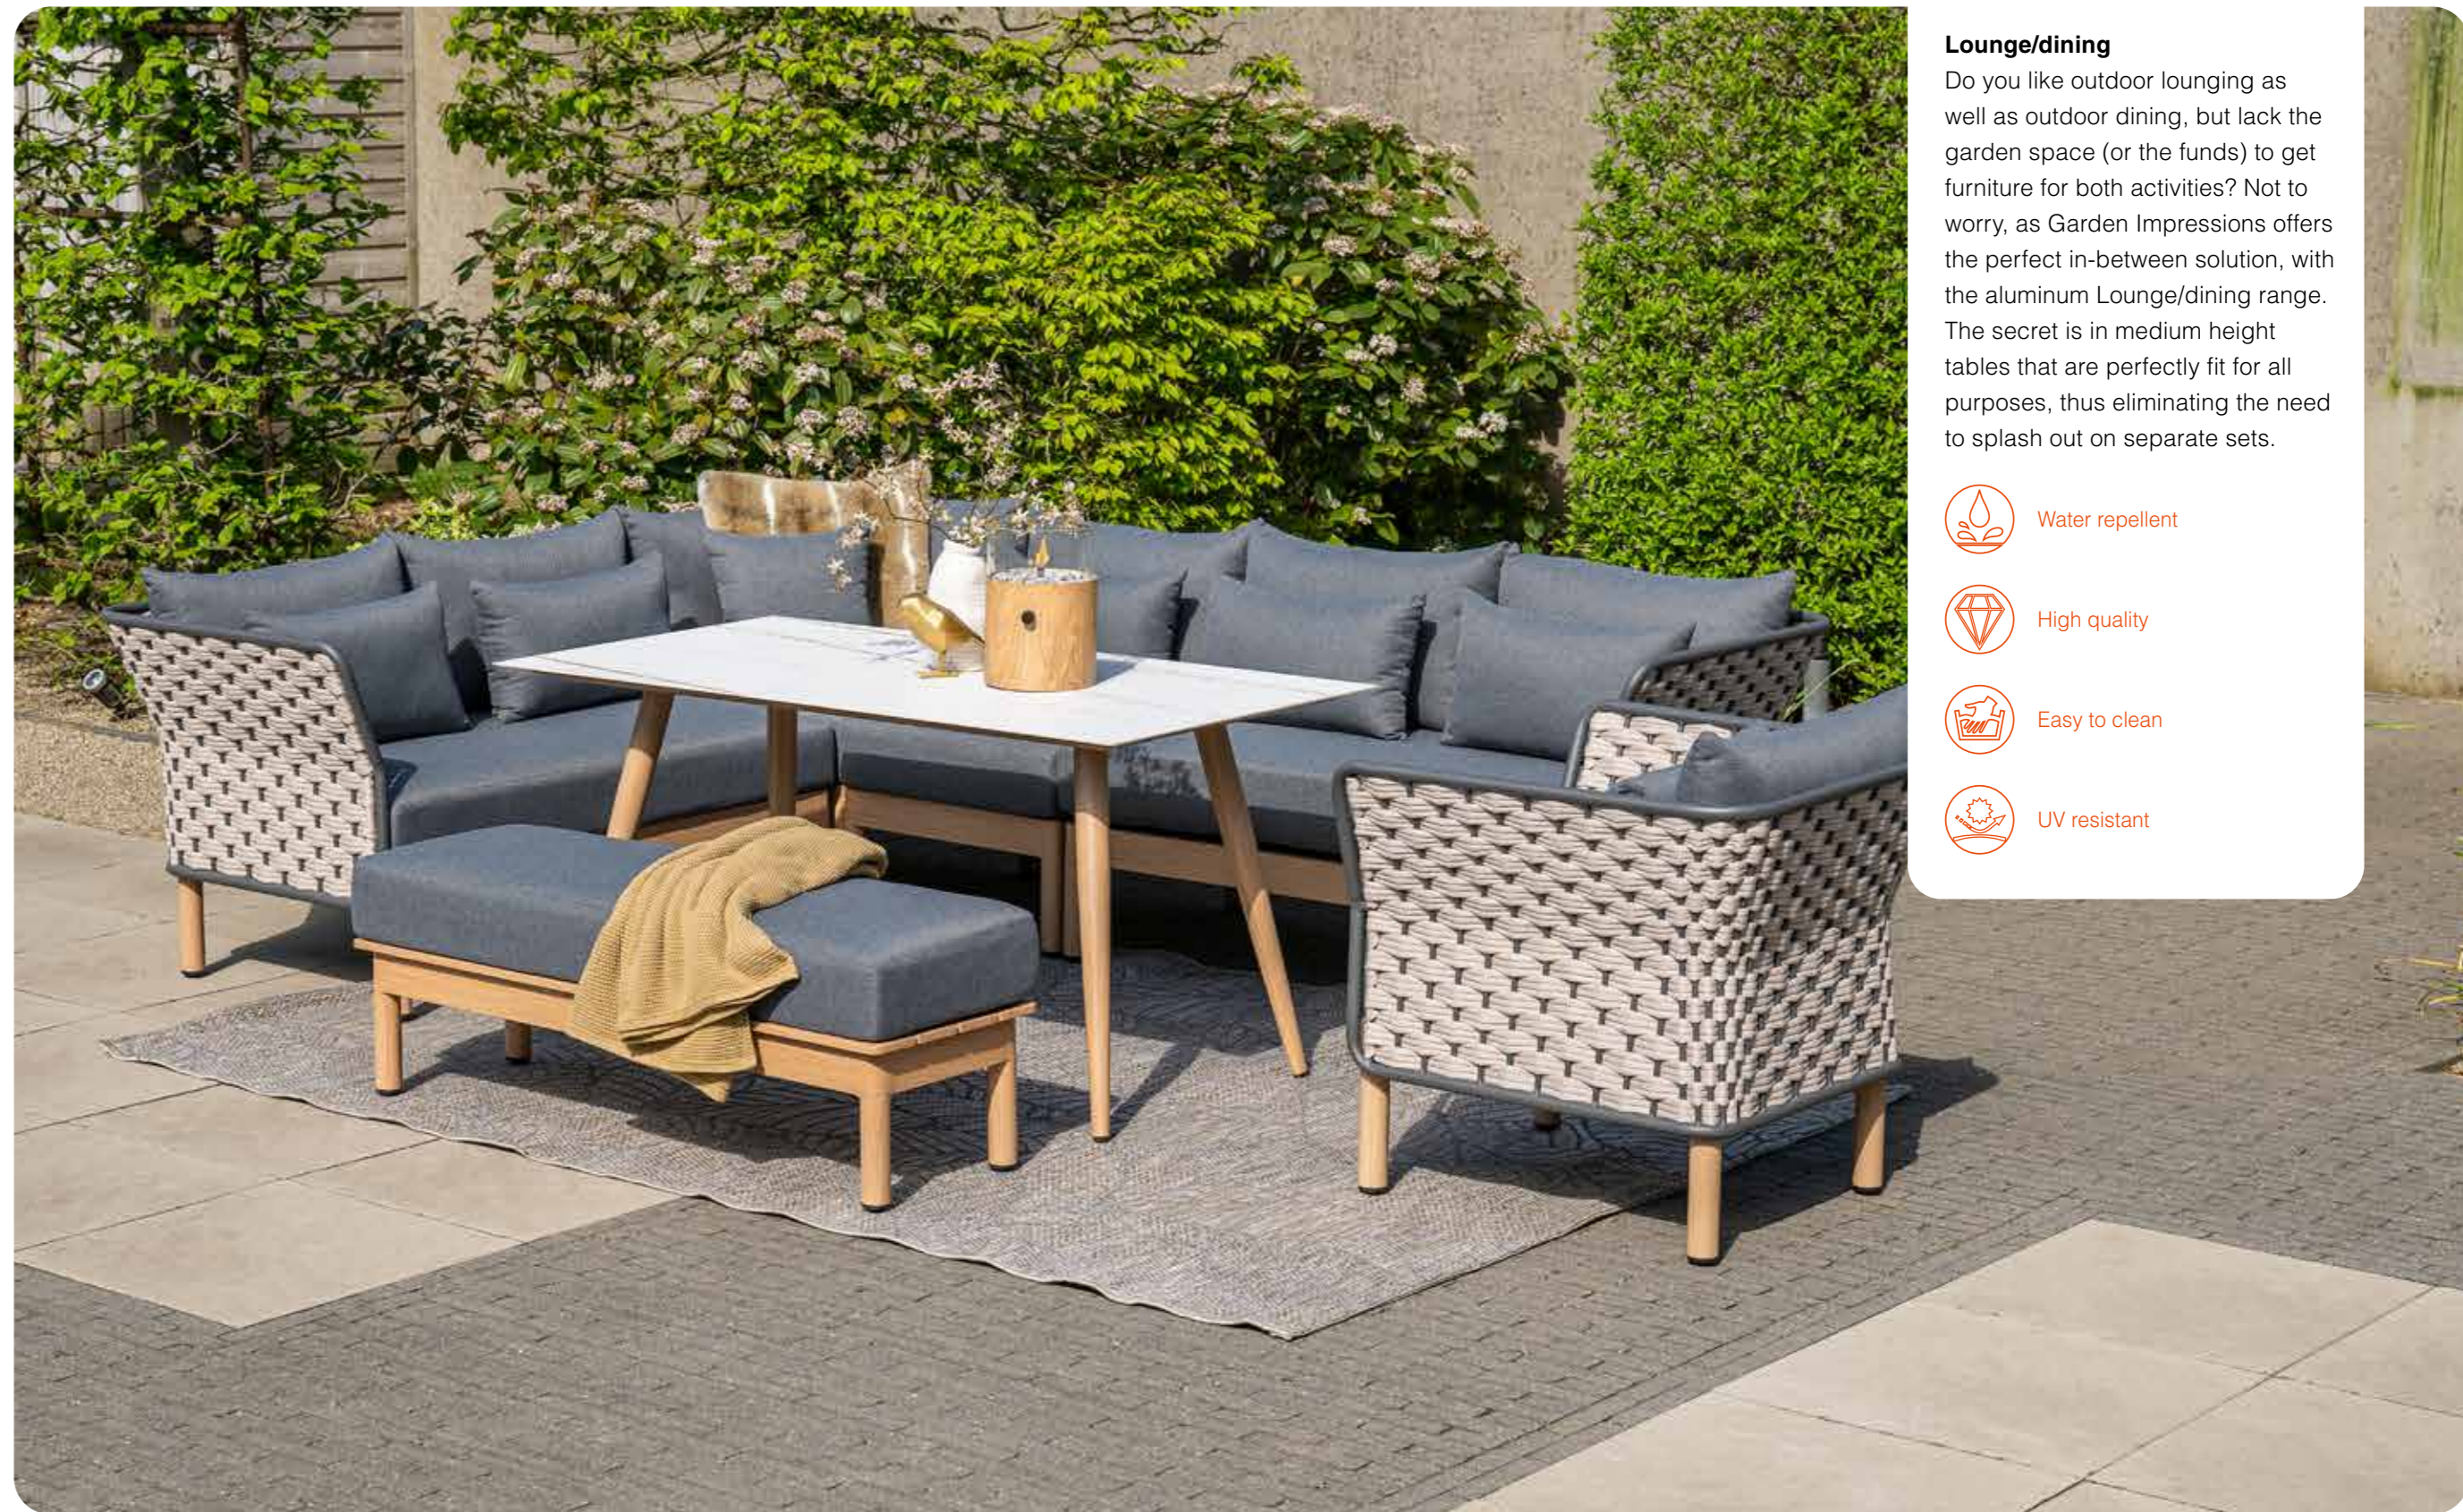

- **Very strong and hard**
- **UV and weather resistant**
- **Easy to clean**
- **Fully recyclable**

Introducing QualiCord rope

QualiCord Rope is a weather-resistant cord. This material is not only water-repellent, but also very easy to maintain and durable. The outer layer consists of solution-dyed polyester, followed by a rubber layer containing a polyester thread. QualiCord is high-quality and makes rope even more durable and strong. QualiCord Rope is easy to clean with water and a mild soap solution. A cleaner and protector for rope are also available in our range.

- **Weatherproof**
- **Easy to maintain**
- **Durable**
- **Very strong**

A table for life

Centostone® is a great new material for tabletops. It is comparable to ceramics, but much more compact and therefore much harder and firmer. Centostone® is extremely durable and versatile. Due to its extreme hardness, it is resistant to scratches and heat. As the material does not absorb moisture, circles and other stains cannot form and cleaning is easy. Moreover, Centostone® is environmentally friendly, because it largely consists of natural materials and the production process is energy efficient. Centostone® is used exclusively in Garden Impressions products. Available colours: Sicilian grey, Venice white, Rome bronze, Milano brown, and Milano beige.

- **Super strong**
- **UV and heat resistant**
- **Scratch resistant**
- **Moisture resistant**

Lounge/dining

Do you like outdoor lounging as well as outdoor dining, but lack the garden space (or the funds) to get furniture for both activities? Not to worry, as Garden Impressions offers the perfect in-between solution, with the aluminum Lounge/dining range. The secret is in medium height tables that are perfectly fit for all purposes, thus eliminating the need to splash out on separate sets.

- Water repellent
- High quality
- Easy to clean
- UV resistant