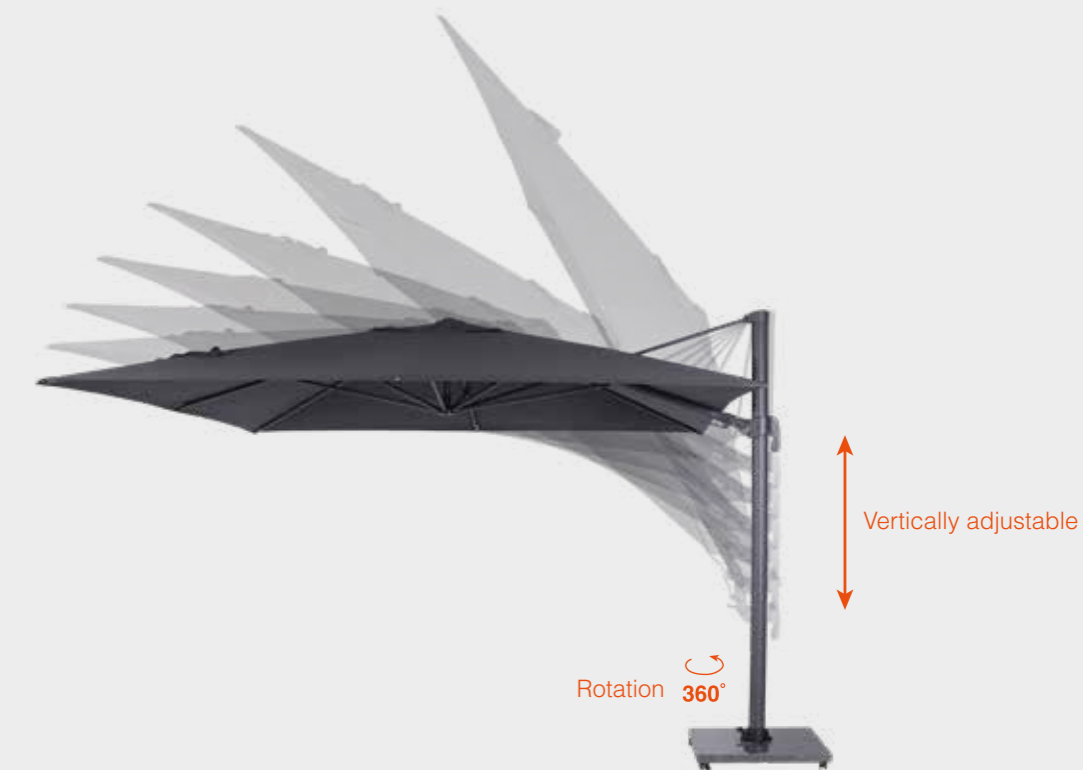

Parasols
Hawaii S

For all
bases &
accessories
see page
69.

Hawaii S			
cover ↓	frame →	Ø300	250x250
		carbon black	carbon black
1	dark grey	50404SP	50414SP
2	sand	50406SP	50416SP