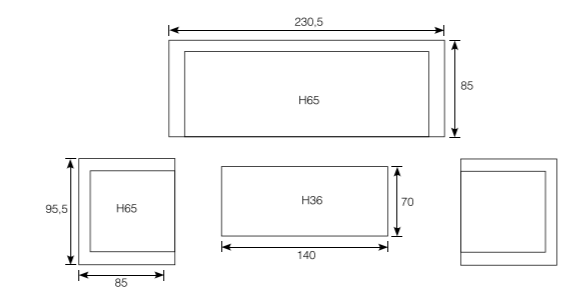

Armrest: W14cm
Seat cushion: 15cm
Seat: H45cm