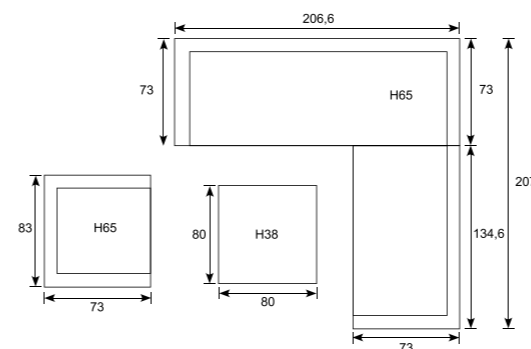

Lounge  
**Colorado**

**80201FG**  
Colorado lounge set 3-pcs  
carbon black/ reflex black

**80203FG**  
Colorado lounge chair  
carbon black/ reflex black

Seat cushion: 10cm; Seat: H42cm

Armrest: W5cm; Seat cushion: 9cm; Seat: H42cm