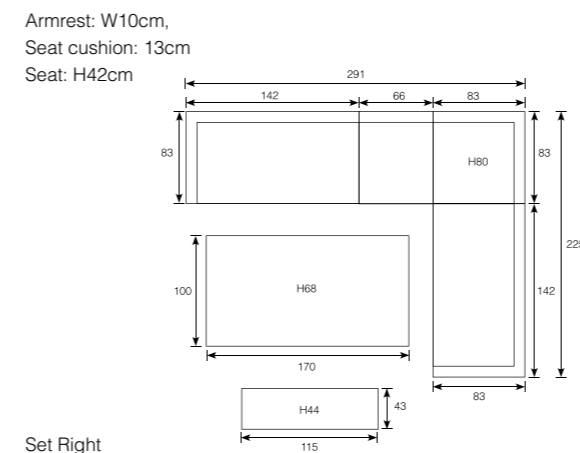

Lounge/dining
Rondo

**Set can
be used
left or right**

Lounge/dining
Rondo

**Set can
be used
left or right**