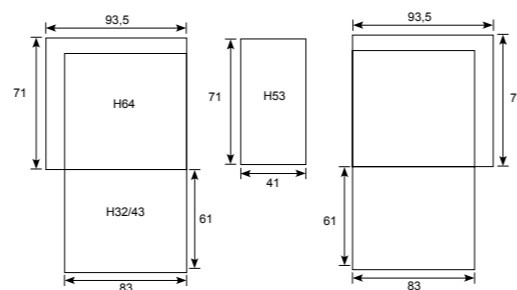

Armrest: W11cm; Seat cushion: 10cm; Seat: H43cm