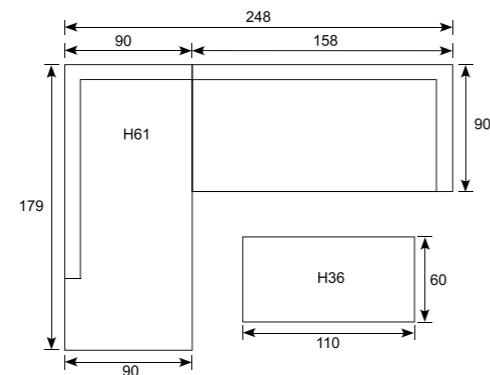

Armrest: W5cm; Seat cushion: 12,5cm; Seat: H41cm

Armrest: W5cm; Seat cushion: 12cm; Seat: H40,5cm

Lounge  
**Esmee**

**21605NF**  
Esmee lounge set 3-pcs left  
carbon black/ mystic grey

**21607NF**  
Esmee lounge set 3-pcs right  
carbon black/ mystic grey