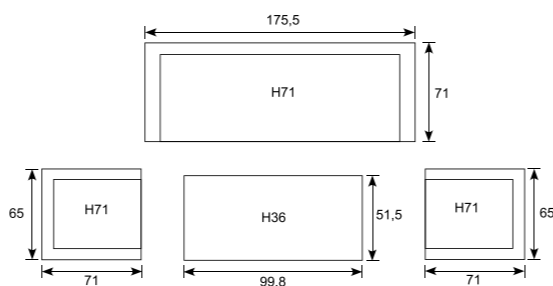

## Lounge/dining Wellington

**80331FG**  
Wellington L/D set 5-pcs  
carbon black/ reflex black

Armrest: W5cm; Seat cushion: 12cm; Seat: H42cm

Armrest: W5cm; Seat cushion: 10cm; Seat: H40cm

Lounge/dining  
**Bluebird**