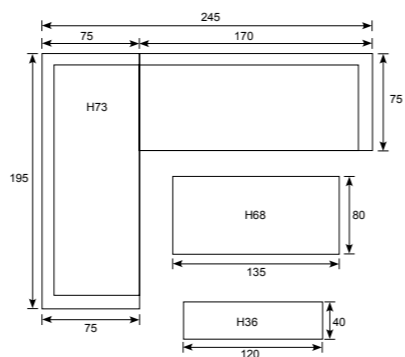

Armrest: W4cm; Seat cushion: 10cm; Seat: H48cm