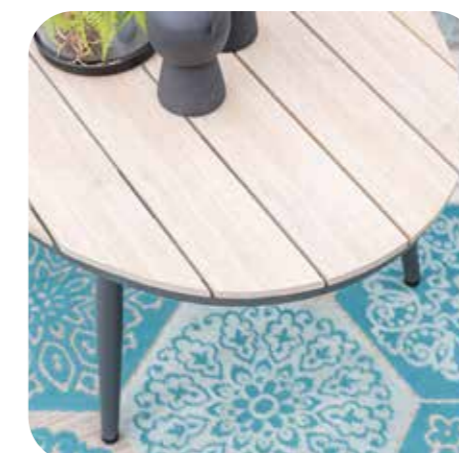

Lounge/dining
Margriet

Lounge
Margriet

set is both
usable left
or right