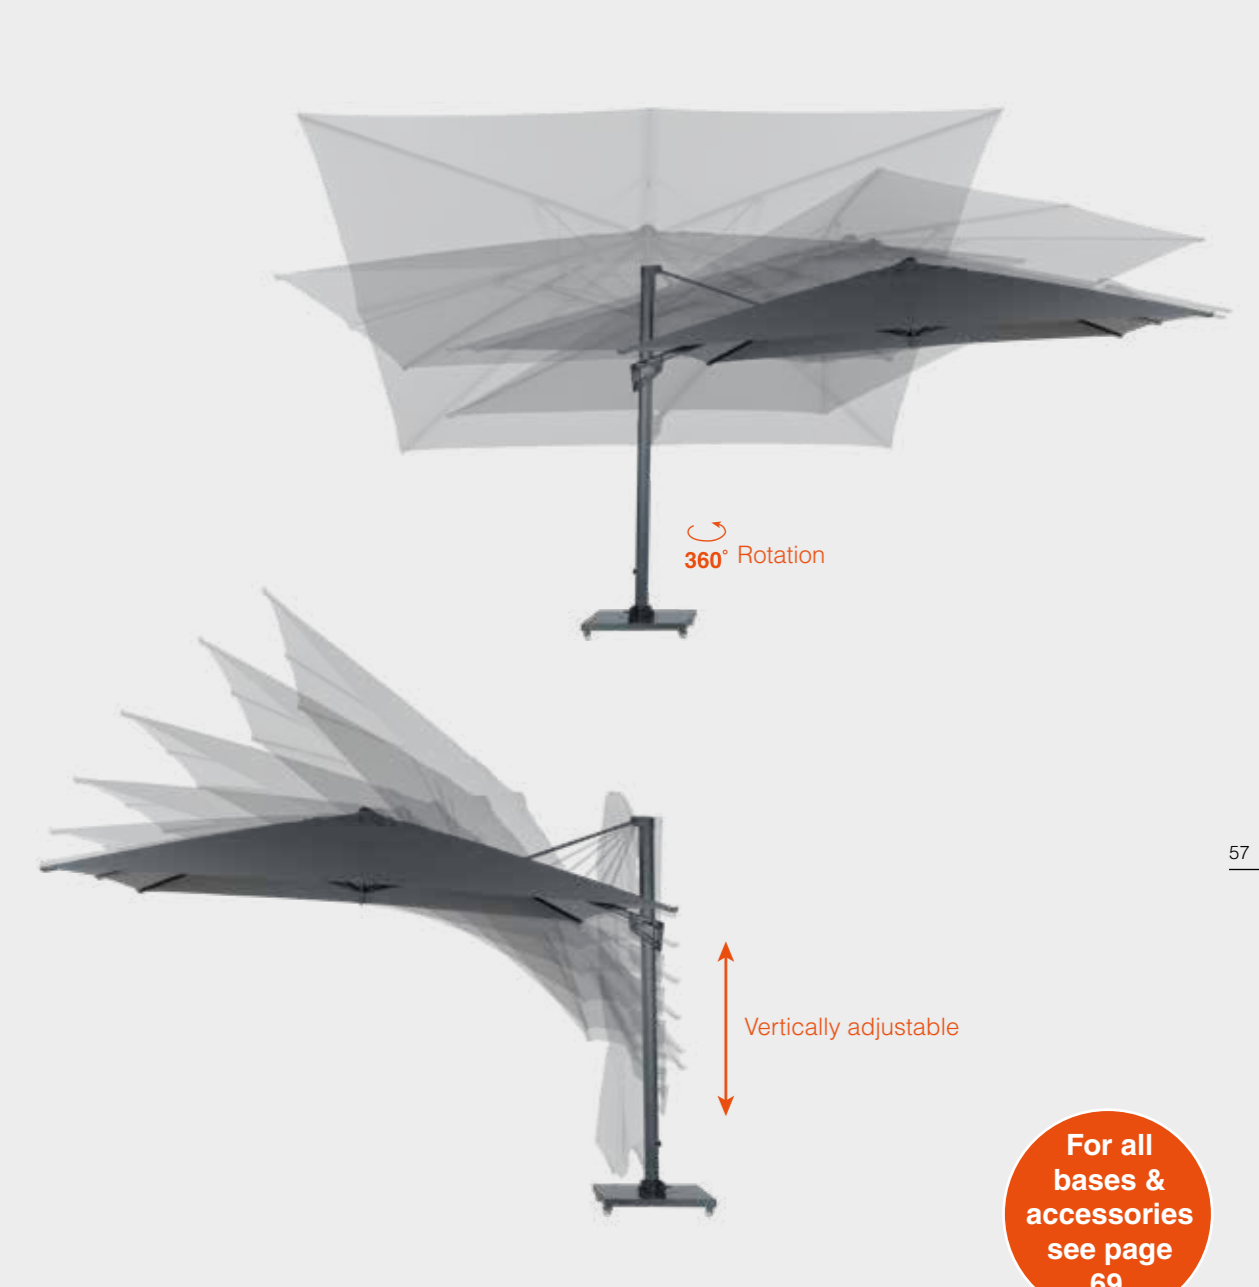

Parasols
Hawaii King Pole

For all bases & accessories see page 69.

Hawaii King pole		
		400x400
cover ↓	frame →	carbon black
1	dark grey	50500SP
2	light grey	50504SP