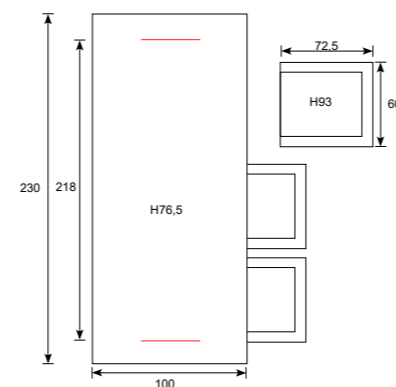

Armrest: H61cm; Seat: H42cm; Height underside table: H69cm