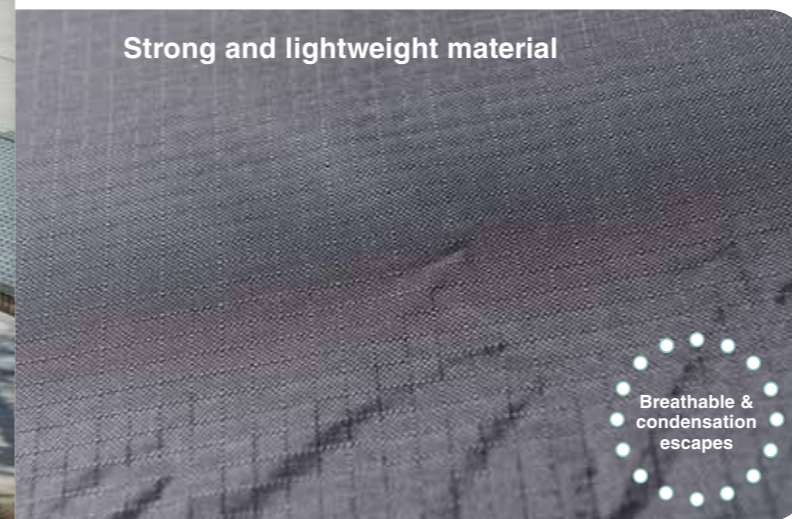

Coverit
**Lounge/
dining set
covers**

Coverit
**Other
covers**

70850

Coverit lounge/dining cover
205/255x73xH80 &
152x82xH65

70852

Coverit lounge/dining cover
255/205x73xH80 &
152x82xH65

70854

Coverit lounge/dining cover
253/223x80xH65 &
152x92xH62

70856

Coverit lounge/dining cover
233/293x90xH70 &
162x92xH63

70858

Coverit lounge/dining cover
244x244xH80

70860

Coverit lounge/dining cover
302x244xH80

70866

Coverit lounge/dining cover
set R 02350
270x210xH85/90 &
165x95xH70

70868

Coverit lounge/dining cover
set L 02348
210x270xH85/90 &
165x95xH70

70900

Coverit lounge/dining cover
278x278xH70

70904

Coverit lounge/dining cover
200x240xH80

70880

Coverit cushionbag
125x32xH50

70882

Coverit cushionbag
153x68xH41

70884

Coverit loungeset
cushionbag 200x75xH60

70890

Coverit Kettle BBQ cover,
47cm Ø52xH88

70892

Coverit Kettle BBQ cover,
57cm Ø64xH82

70893

Coverit Kettle BBQ cover,
67cm Ø70xH95

70894

Coverit Gas BBQ cover S
126/62x52xH101

70896

Coverit Gas BBQ cover M
135/70x52xH101

70898

Coverit Gas BBQ cover L
148/70x62xH110

70899

Coverit Gas BBQ cover XL
165/85x62xH110

70818

Coverit stackable chair
cover 67x67xH109

70834

Coverit sunbed cover
210x76xH40

70836

Coverit Swing egg cover

70862

Coverit Veracruz cover
70x90xH90

70870

Coverit free-arm parasol
cover 240x68

70872

Coverit Hawaii parasol cover
260x48/58

70874

Coverit parasol cover
240x30/40

70876

Coverit Hawaii parasol cover
King & Big pole 300x60/65

70796

Coverit standing pole
for table and loungeset