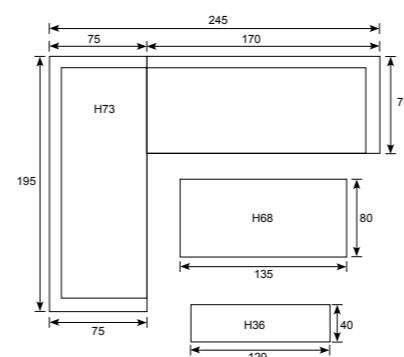

Armrest: W4cm; Seat cushion: 10cm; Seat: H48cm