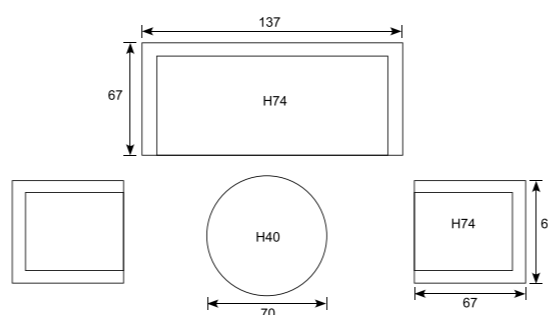

## Lounge Canberra

**80321FG**  
Canberra lounge set 5-pcs  
arctic grey/ rope dark grey Ø5mm/ reflex black

Armrest: W3cm; Seat cushion: 8cm; Seat: H42cm

Armrest: W3,5cm; Seat cushion: 9cm; Seat: H37,5cm