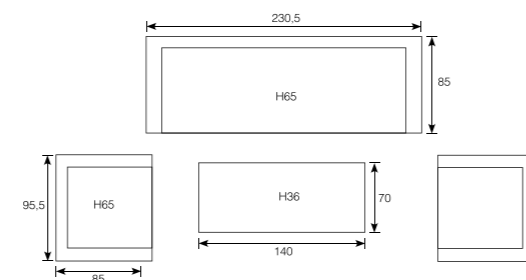

Armrest: W14cm
Seat cushion: 15cm
Seat: H45cm