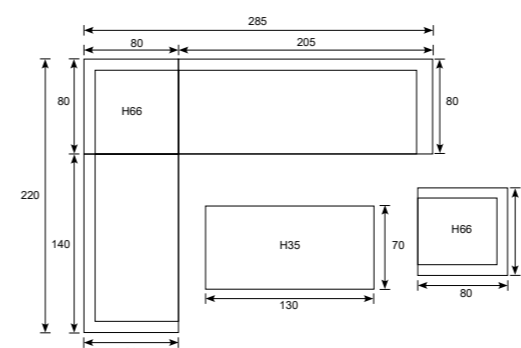

Armrest: W9,5cm; Seat cushion: 14cm; Seat: H41cm

Armrest: W9,5cm; Seat cushion: 14cm; Seat: H41cm

Lounge/dining  
**Blakes**

**06497SO**  
Blakes L/D set 4-pcs  
carbon black/ reflex black

Lounge/dining  
**Blakes**