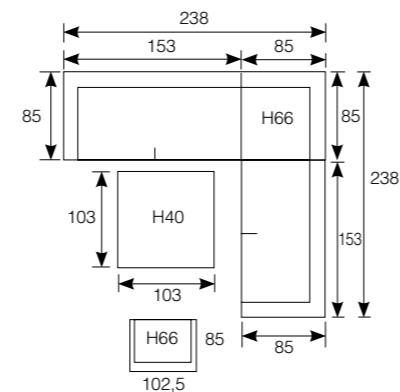

Armrest: 14cm, Seat cushion: 15cm, Seat: H48cm