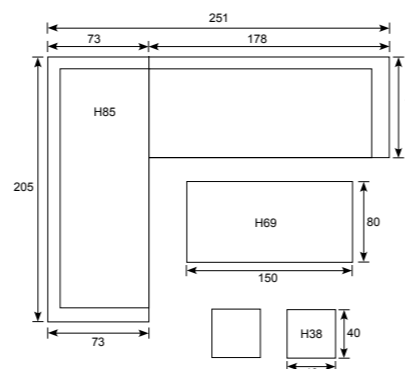

Set Left  
Armrest: W6cm; Seat cushion: 10cm

Armrest: W6cm; Seat cushion: 10cm; Seat: H42,5cm

set is both  
usable left  
or right

Lounge/dining  
**Margriet**

**21687NF**  
Margriet L/D set 6-pcs  
carbon black/ black rotan/ mint grey